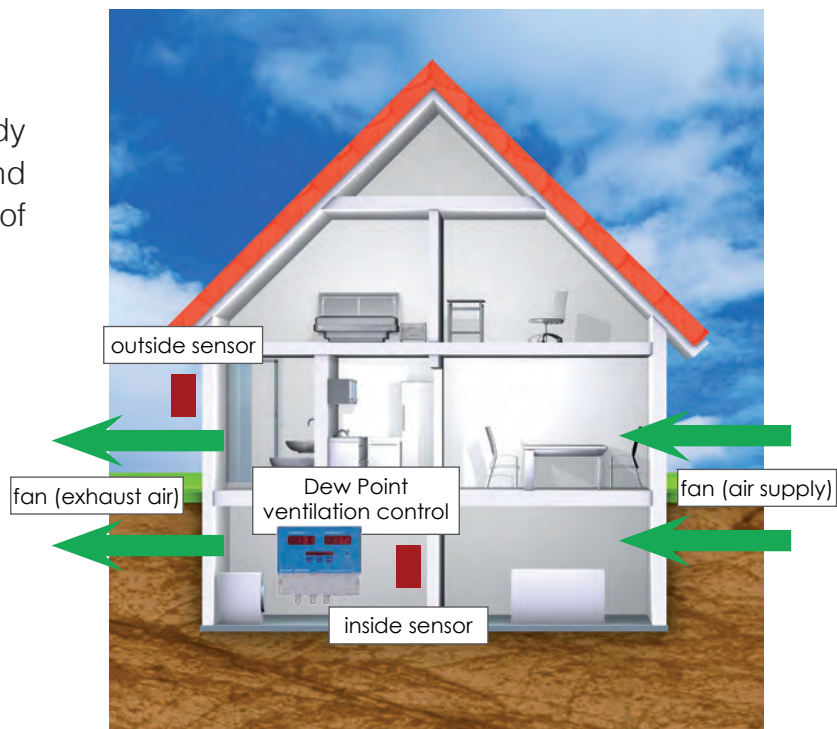

We improve your hygiene conditions in the house.