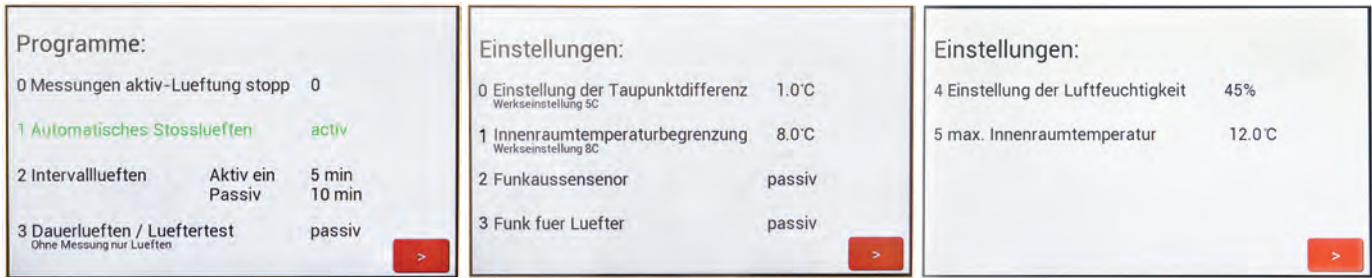

Dew point & Universal ventilation control TOUCH

Dew point ventilation control
100-600 / 100-610

Universal ventilation control
100-650 / 100-660

The programs

- Programm 0: value display, no ventilation
- Programm 1: automatic joint airing
  (dehumidification program)
- Programm 2: Interval ventilation
  (individually adjustable)
- Programm 3: fan test, without measurement

The programs

- Programm 0: value display, no ventilation
- Programm 1: automatic joint airing
  (dehumidification program)
- Programm 2: Interval ventilation
  (individually adjustable)
- Programm 3: fan test, without measurement
- Programm 4: wine cellar ventilation
- Programm 5: drying room ventilation
- Programm 6: winter garden ventilation

The settings

- Setting 0: Dew point difference
- Setting 1: min. Interior literature
- Setting 2: Wireless outdoor sensor
  (active/passive)
- Setting 3: Radio for fan (active/passive)

The settings

- Setting 0: Dew point difference
- Setting 1: min. Interior literature
- Setting 2: Wireless outdoor sensor (active/passive)
- Setting 3: Radio for fan (active/passive)
- Setting 4: Humidity rel.F.
- Setting 5: max. interior temperature

Data storage Type 100-610/660

Datum,	Zeit,	TempInnen,	FeulInnen,	TauInnen,	TempAussen,	FeuAussen,	TauAussen,	Luefter		
17/05/2018,	10:54:15	+ 22.4 C,	43.2 %,	+ 9.2 C,	+ 22.4 C,	43.6 %,	+ 9.4 C,	Luefter aus,	Fehler Innensensor	
17/05/2018,	10:54:18	+ 22.4 C,	43.2 %,	+ 9.2 C,	+ 22.4 C,	43.6 %,	+ 9.4 C,	Luefter aus		
17/05/2018,	10:54:25	+ 23.5 C,	53.2 %,	+ 13.4 C,	+ 22.4 C,	43.6 %,	+ 9.4 C,	Luefter an		
17/05/2018,	10:54:54	+ 23.6 C,	44.9 %,	+ 10.9 C,	+ 22.4 C,	43.6 %,	+ 9.4 C,	Luefter an,	Fehler Innensensor	
17/05/2018,	10:55:15	+ 24.4 C,	42.6 %,	+ 10.8 C,	+ 22.4 C,	43.6 %,	+ 9.4 C,	Luefter an,	Fehler Innensensor,	Fehler Aussensensor
17/05/2018,	10:55:16	+ 24.4 C,	42.6 %,	+ 10.8 C,	+ 22.4 C,	43.6 %,	+ 9.4 C,	Luefter an,	Fehler Aussensensor	

The TOUCH ventilation control units type 100 - 610/660 are equipped with an RTC (Real Time Clock) and save all climate data on your Micro SD (up to 2 GB) / micro SDHC (up to 32 GB) every hour. All values (dew point, temperature, relative humidity) are recorded inside and outside, as well as the ventilation intervals. Sensor failures are also stored in the file (CSV for Excel evaluable).